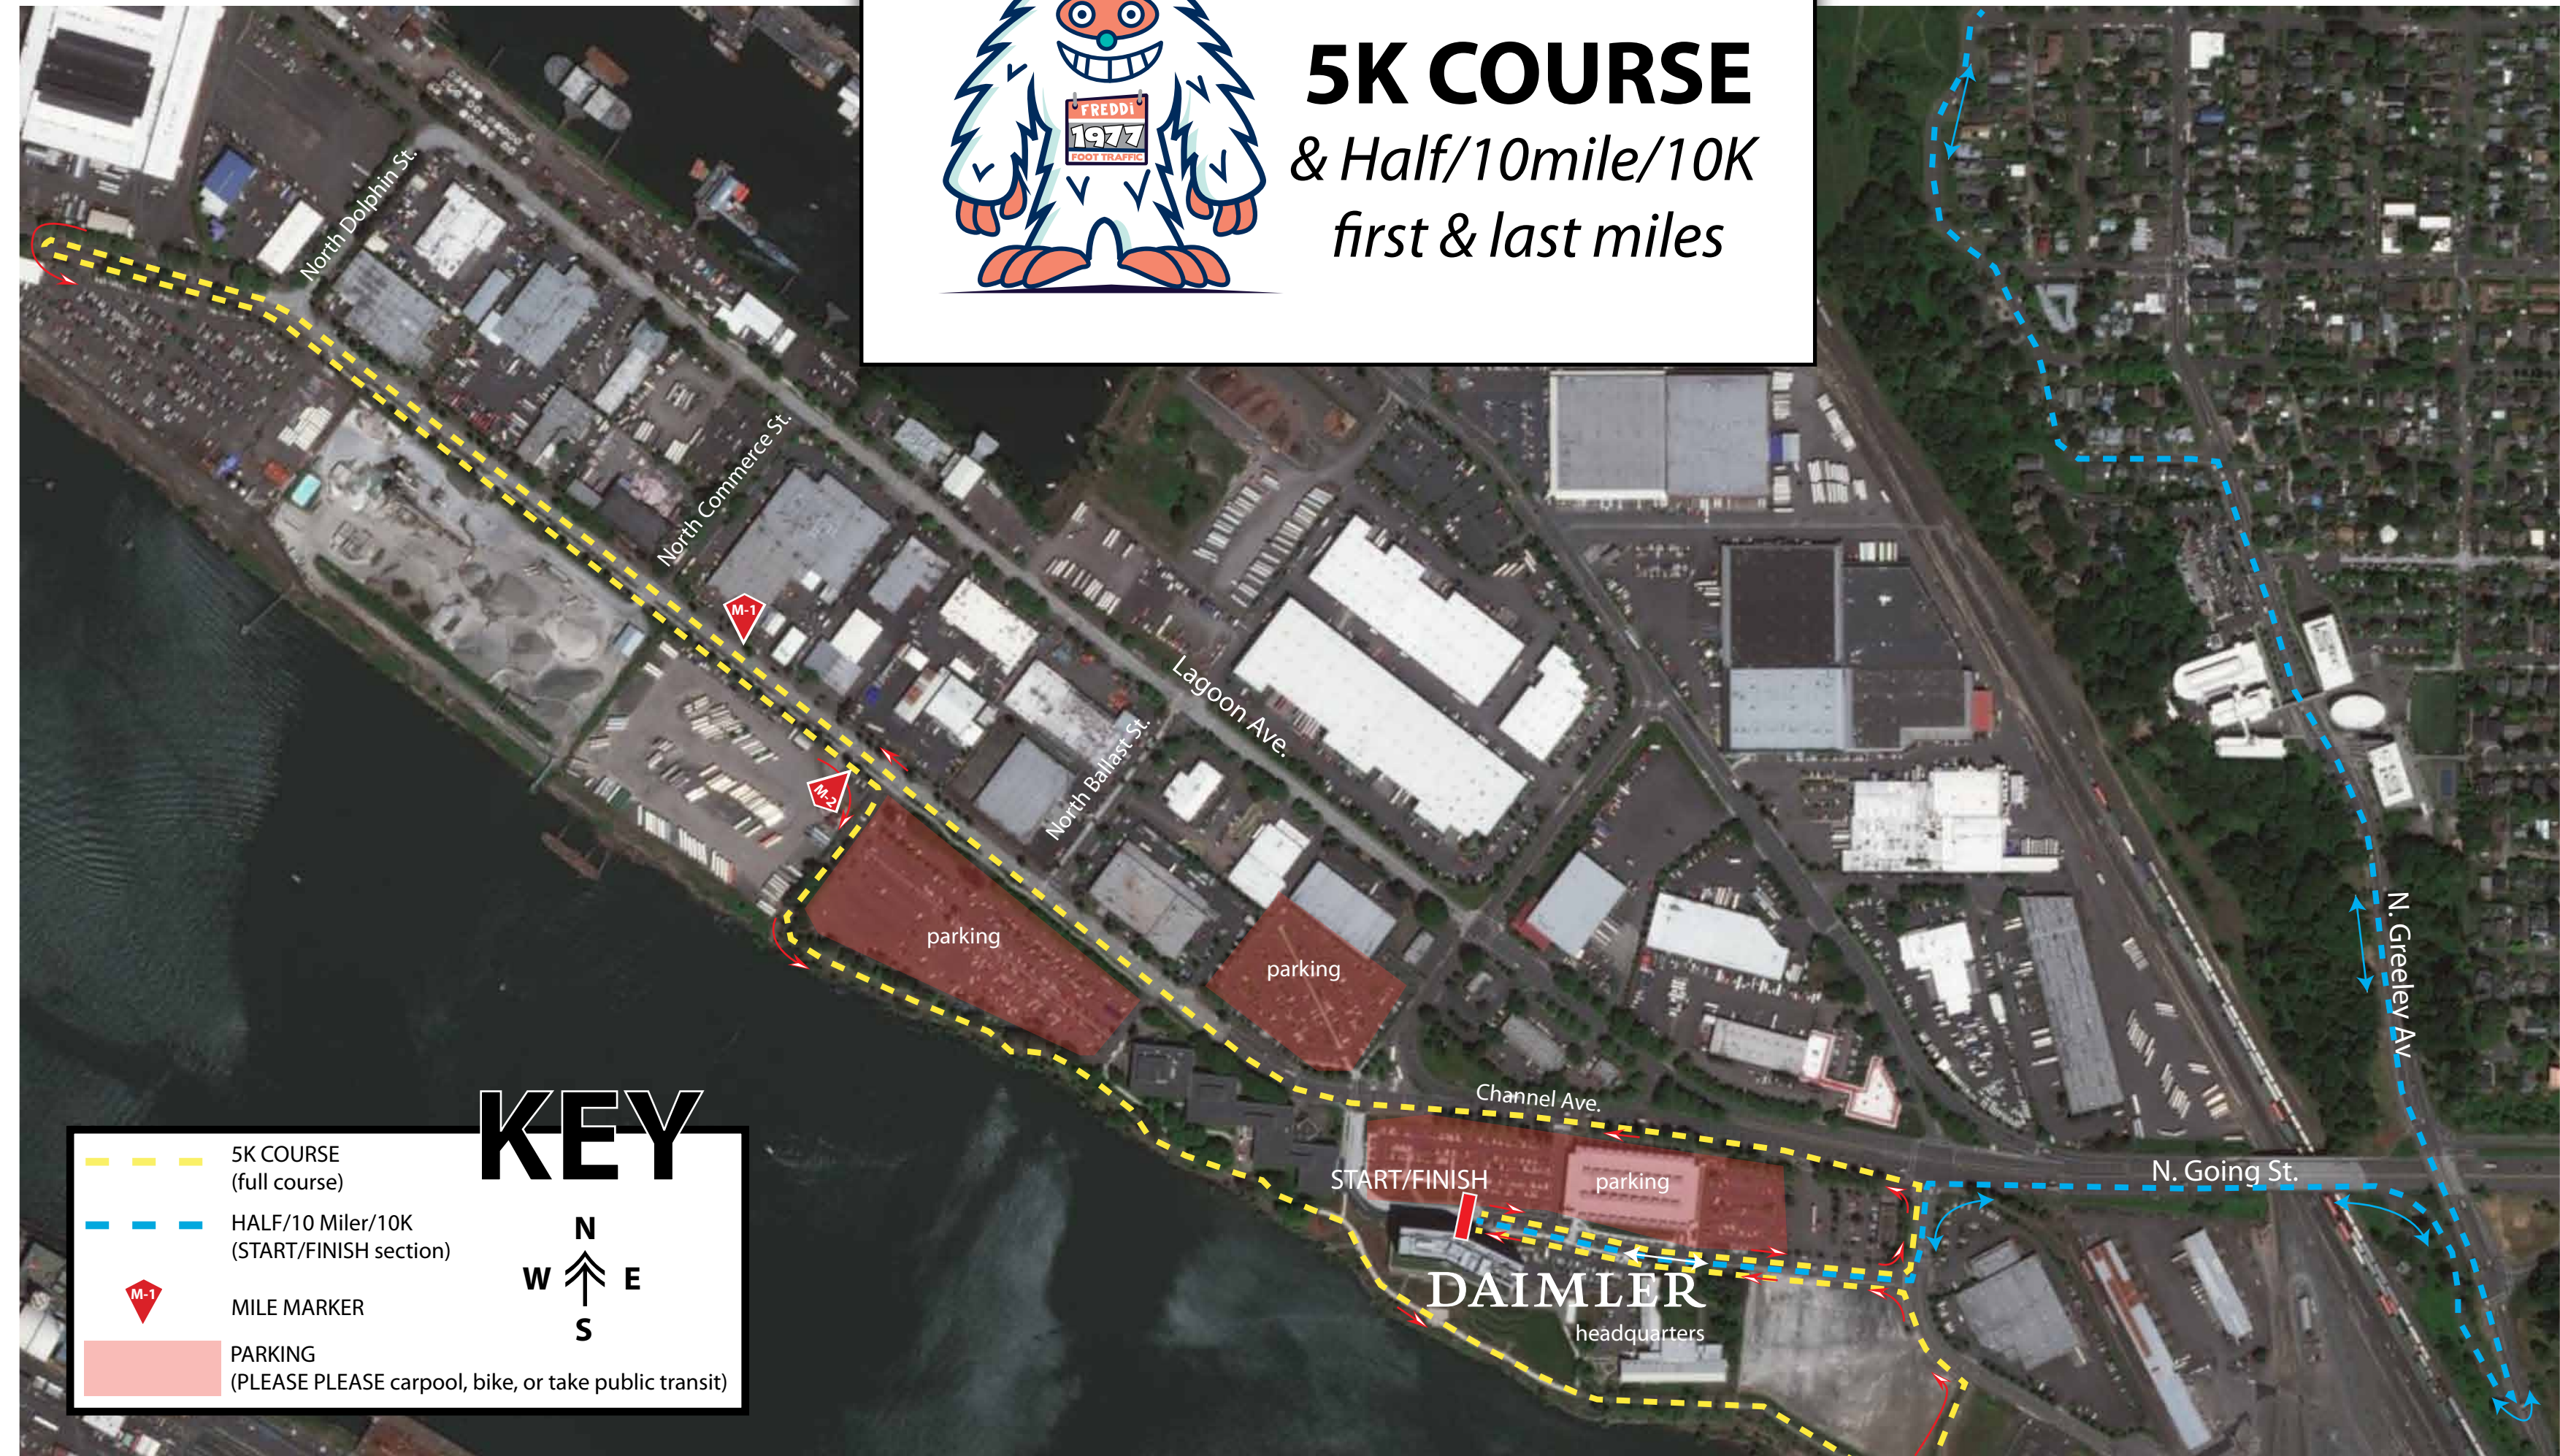

# 5K COURSE

& Half/10mile/10K  
first & last miles

## KEY

- 5K COURSE (full course)
- HALF/10 Miler/10K (START/FINISH section)
- MILE MARKER
- PARKING (PLEASE PLEASE carpool, bike, or take public transit)

## KEY

- 5K COURSE (full course)
- HALF/10 Miler/10K (START/FINISH section)
- MILE MARKER
- PARKING (PLEASE PLEASE carpool, bike, or take public transit)

START/FINISH

DAIMLER  
headquarters

parking

parking

parking

North Dolphin St.

North Commerce St.

North Ballast St.

Lagoon Ave.

Channel Ave.

N. Going St.

N. Greeley Av