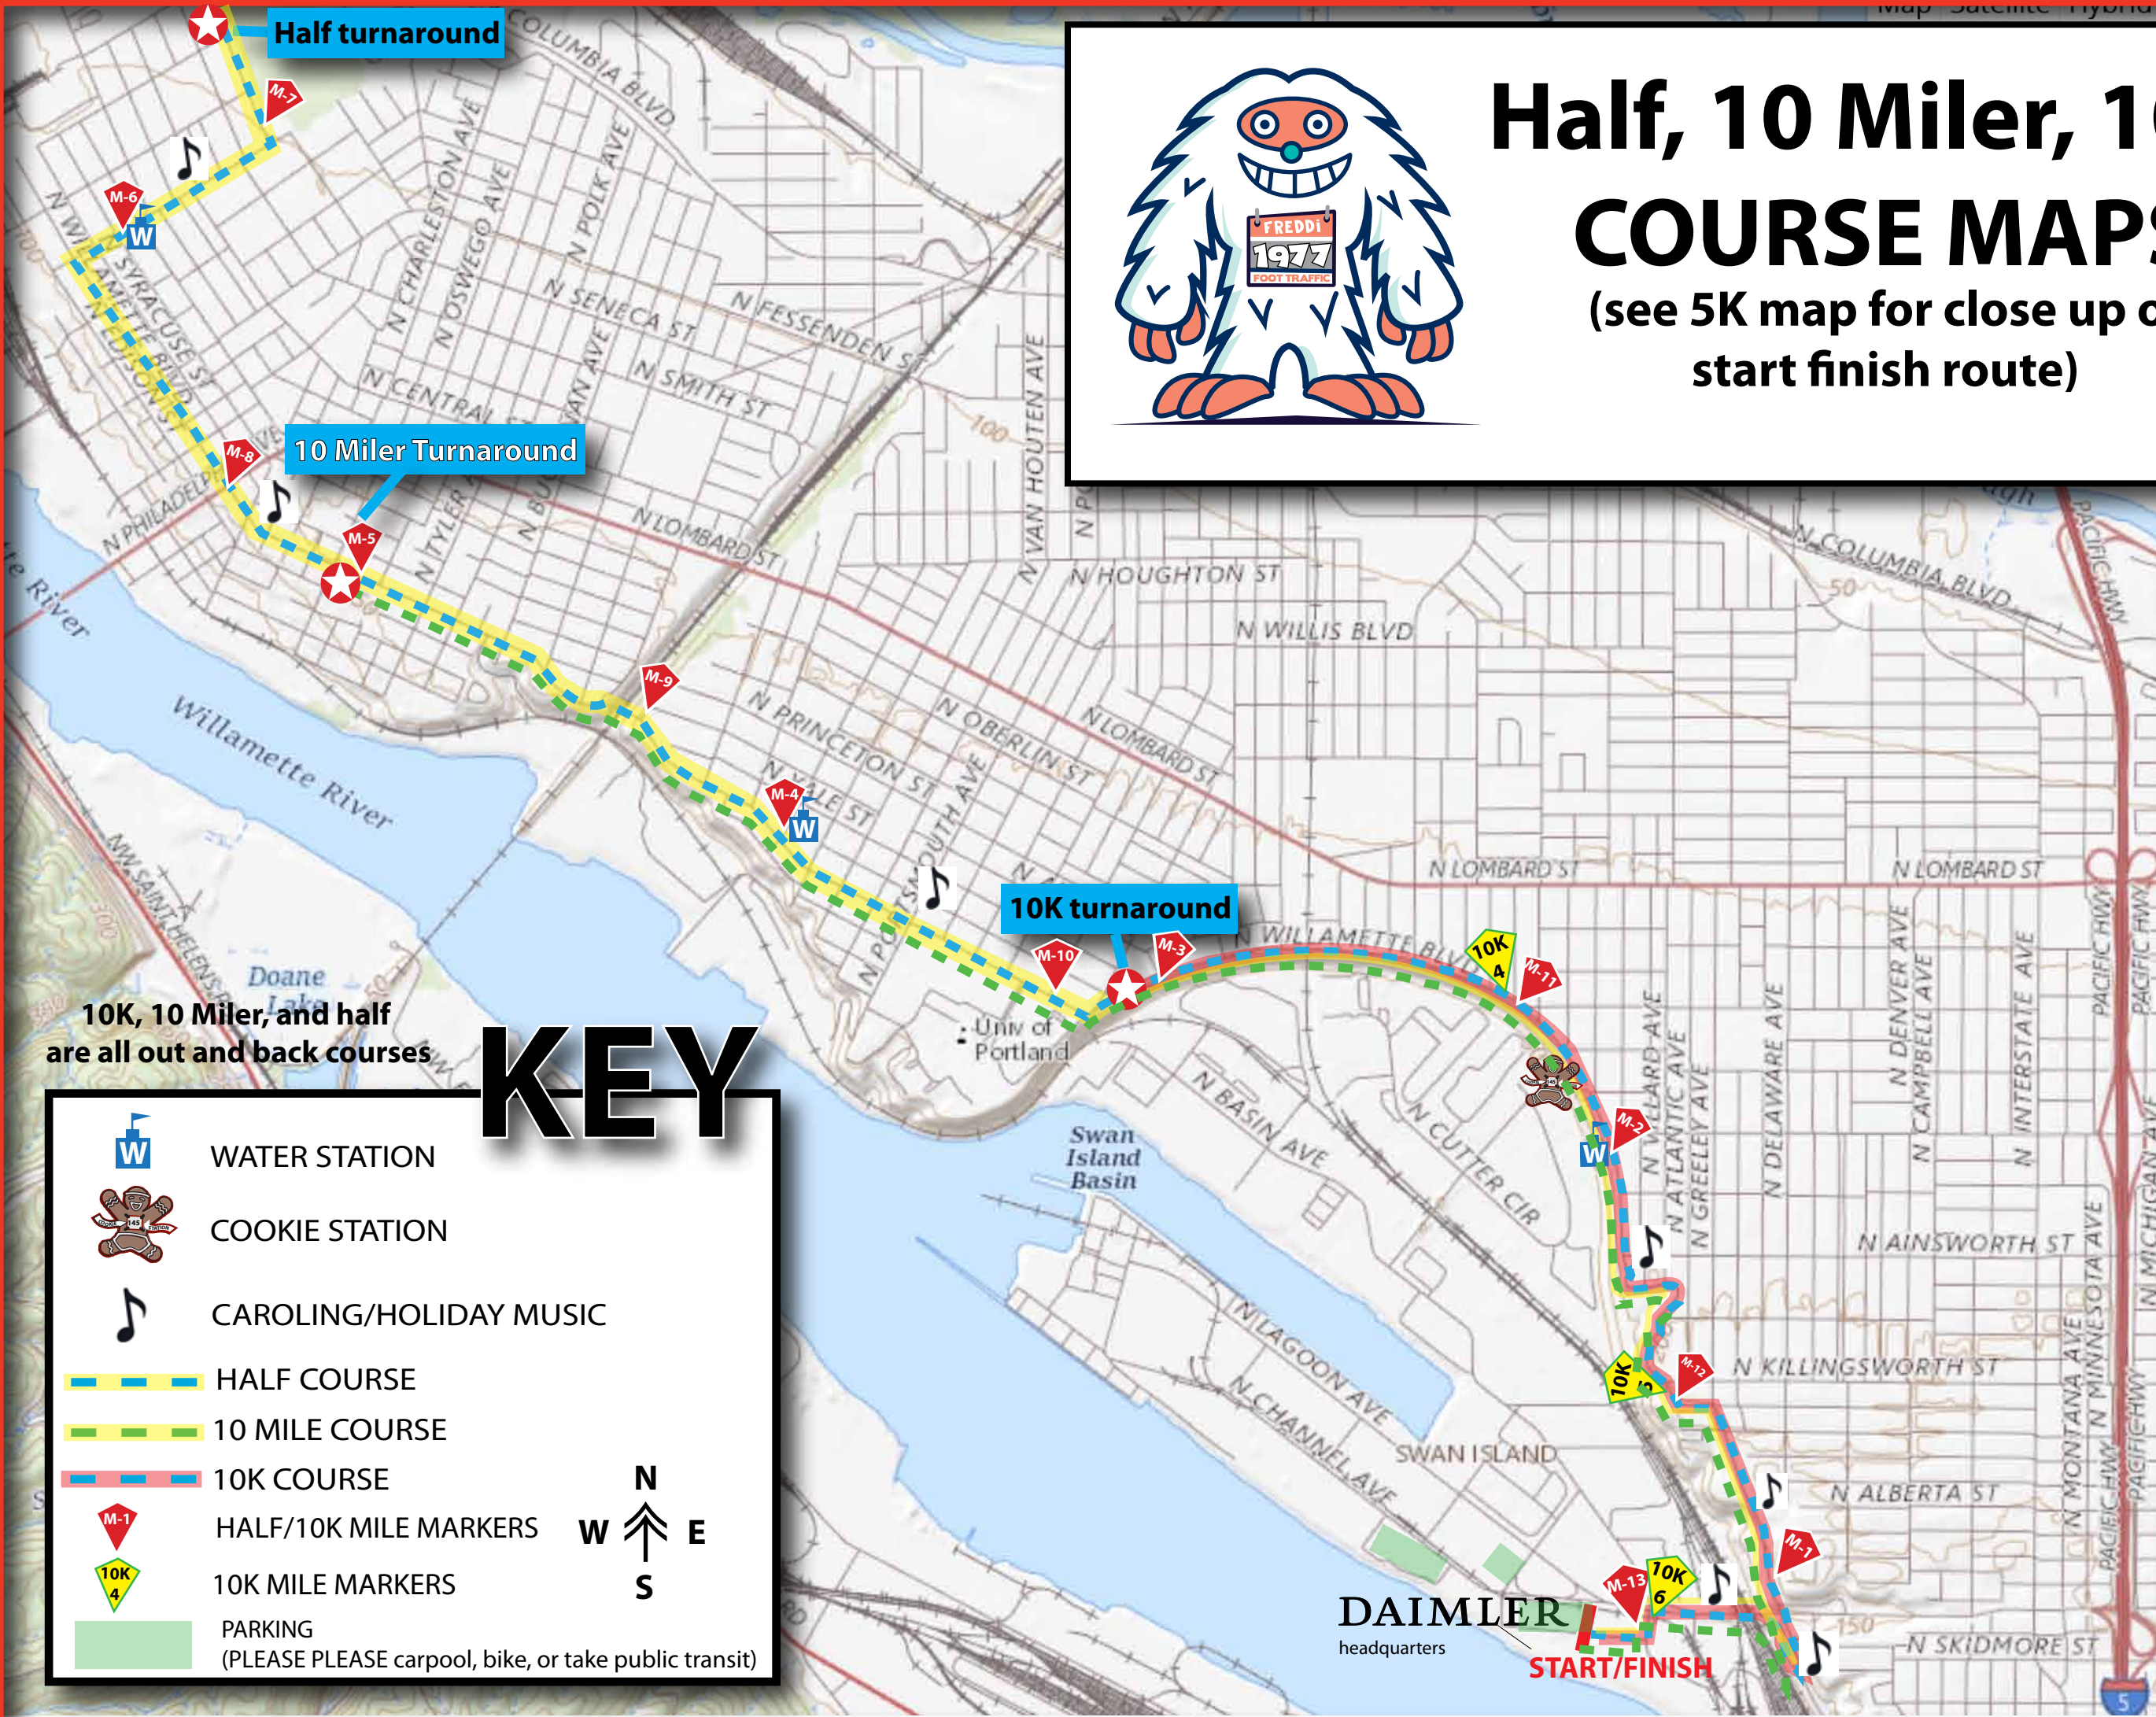

Half, 10 Miler, 10K

COURSE MAPS

(see 5K map for close up of start finish route)

10K, 10 Miler, and half are all out and back courses

KEY

- WATER STATION
 - COOKIE STATION
 - CAROLING/HOLIDAY MUSIC
 - HALF COURSE
 - 10 MILE COURSE
 - 10K COURSE
 - HALF/10K MILE MARKERS
 - 10K MILE MARKERS
 - PARKING
(PLEASE PLEASE carpool, bike, or take public transit)
- N ↑ E

W ↓ S

DAIMLER
headquarters
START/FINISH

Half, 10 Miler, 10K

COURSE MAPS

(see 5K map for close up of start finish route)

10K, 10 Miler, and half are all out and back courses

KEY

- WATER STATION
 - COOKIE STATION
 - CAROLING/HOLIDAY MUSIC
 - HALF COURSE
 - 10 MILE COURSE
 - 10K COURSE
 - HALF/10K MILE MARKERS
 - 10K MILE MARKERS
 - PARKING
(PLEASE PLEASE carpool, bike, or take public transit)
- W ↑ E

↓ S

DAIMLER
headquarters

START/FINISH