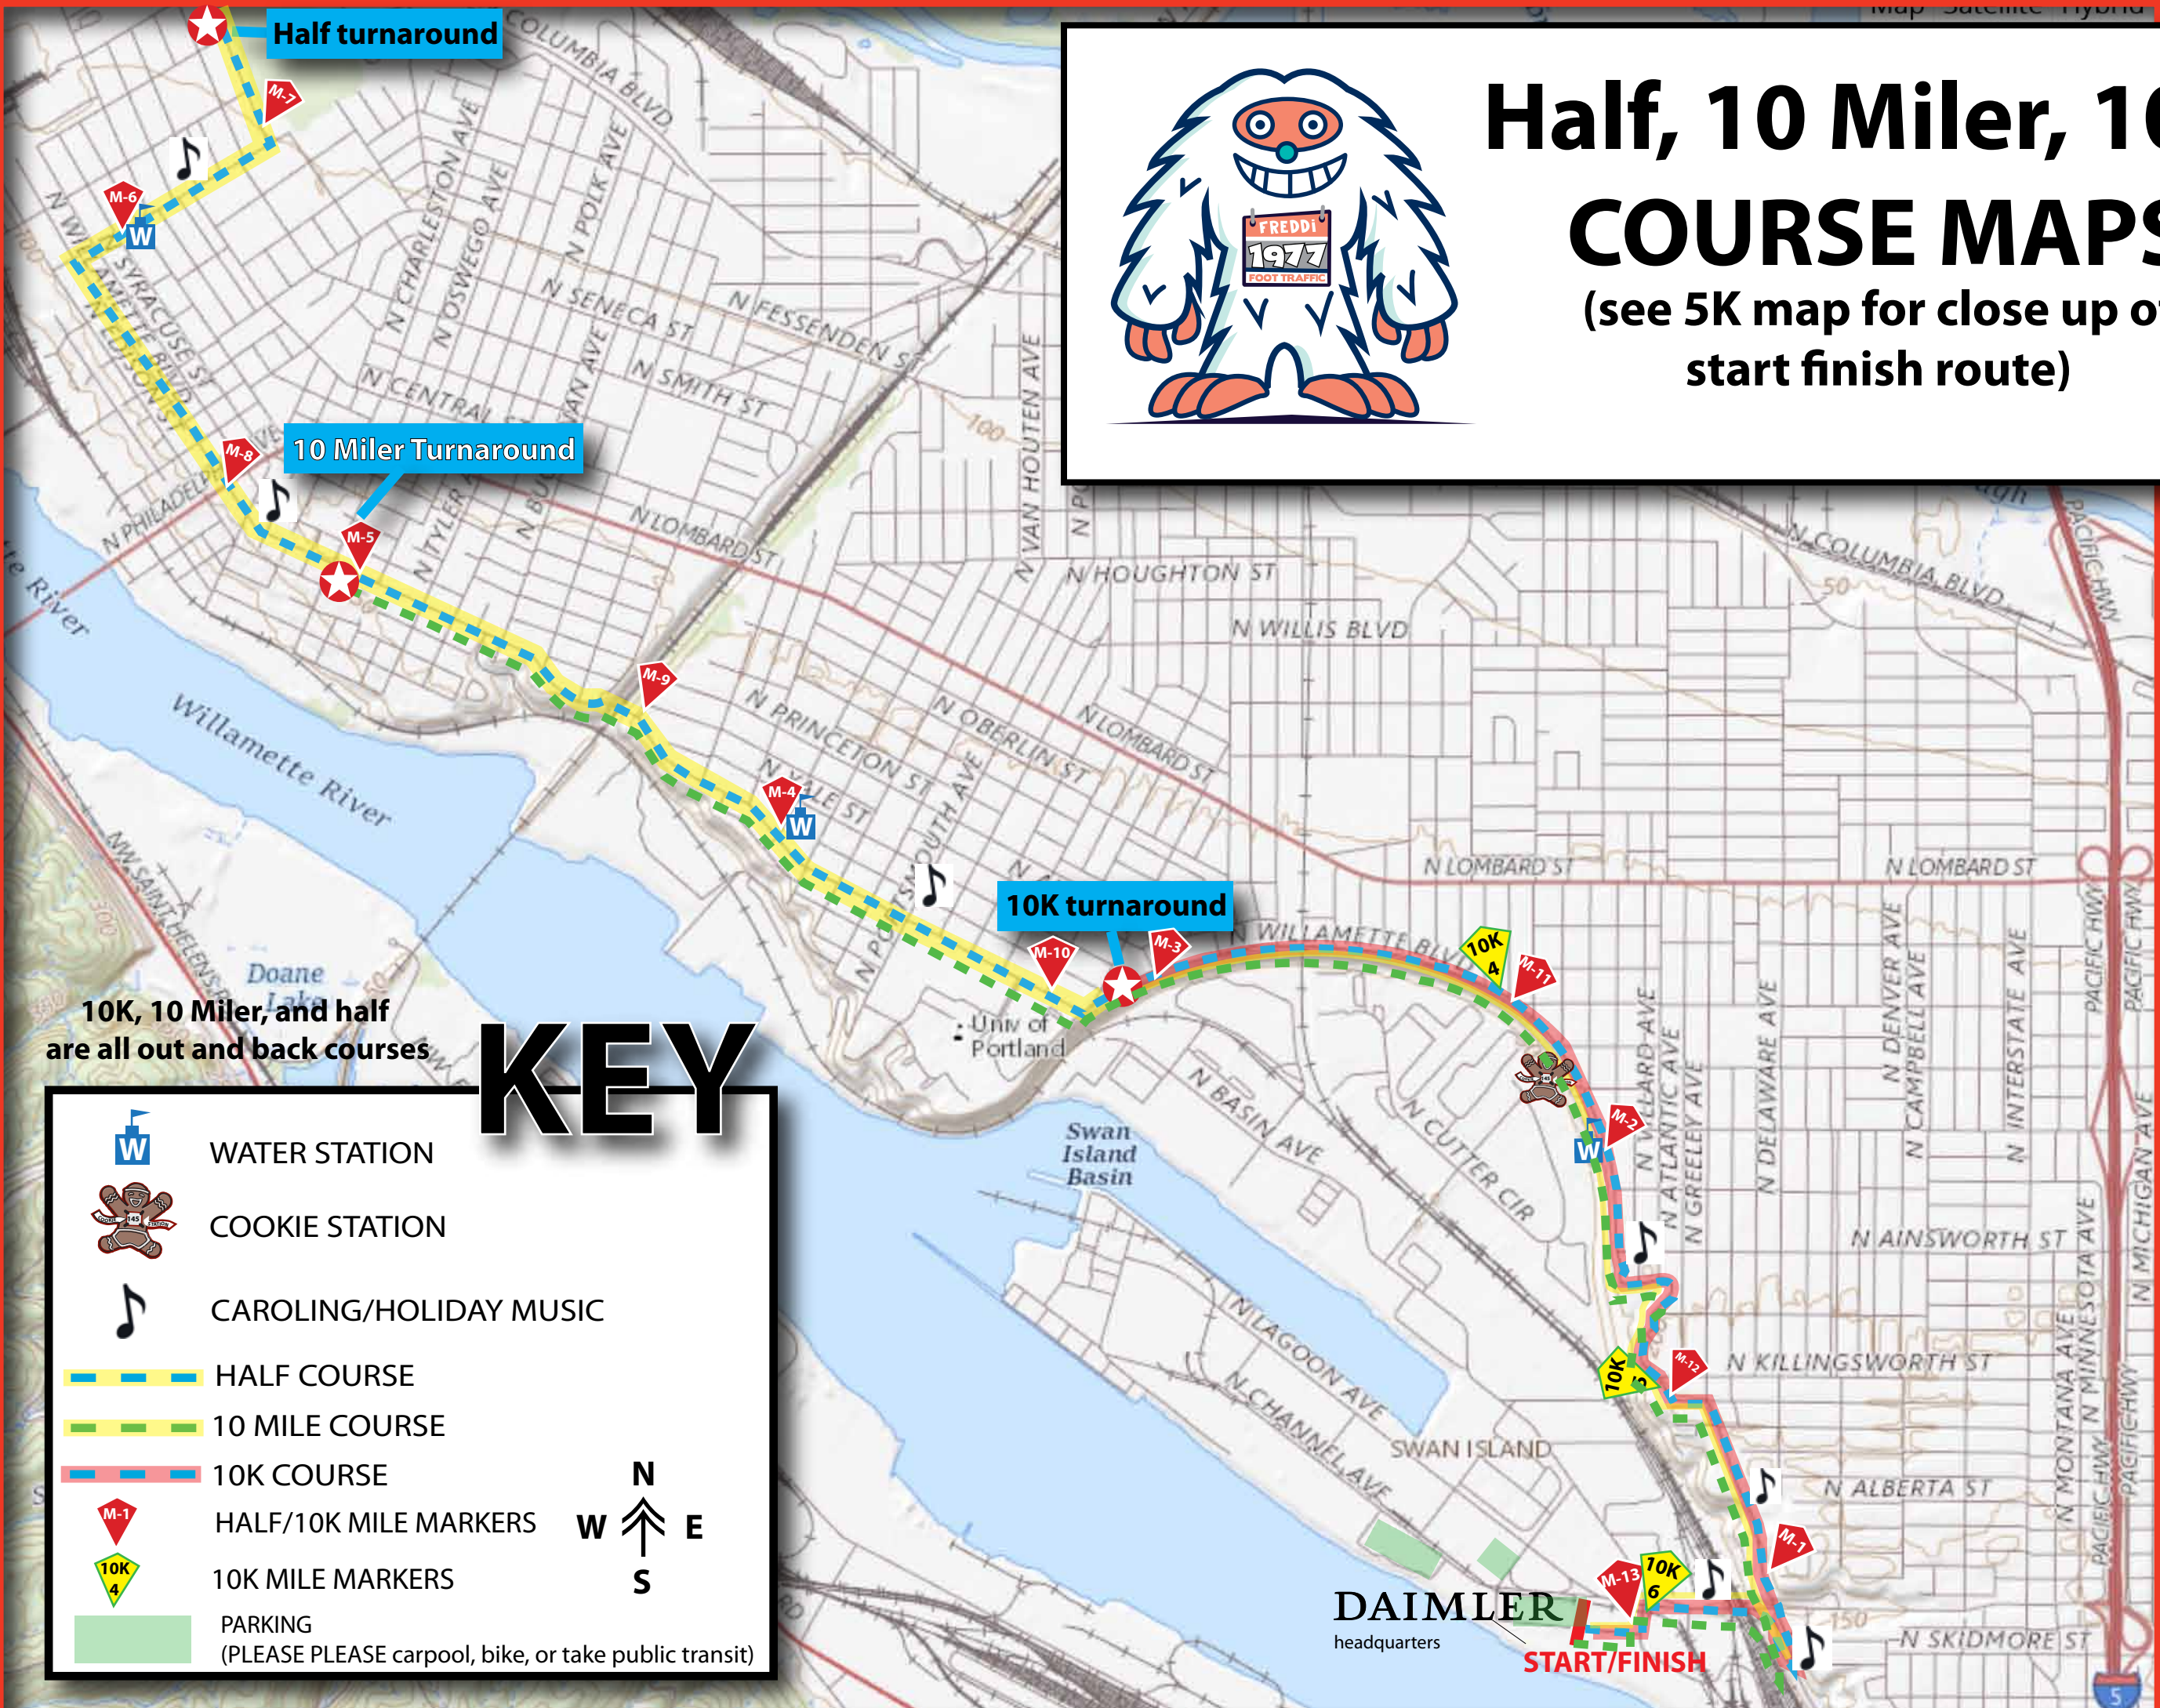

Half, 10 Miler, 10K

COURSE MAPS

(see 5K map for close up of start finish route)

10K, 10 Miler, and half are all out and back courses

KEY

- WATER STATION
 - COOKIE STATION
 - CAROLING/HOLIDAY MUSIC
 - HALF COURSE
 - 10 MILE COURSE
 - 10K COURSE
 - HALF/10K MILE MARKERS
 - 10K MILE MARKERS
 - PARKING
(PLEASE PLEASE carpool, bike, or take public transit)
- N ↑ E

W ↓ S

DAIMLER
headquarters
START/FINISH

Half, 10 Miler, 10K

COURSE MAPS

(see 5K map for close up of start finish route)

10K, 10 Miler, and half are all out and back courses

KEY

- WATER STATION
 - COOKIE STATION
 - CAROLING/HOLIDAY MUSIC
 - HALF COURSE
 - 10 MILE COURSE
 - 10K COURSE
 - HALF/10K MILE MARKERS
 - 10K MILE MARKERS
 - PARKING
(PLEASE PLEASE carpool, bike, or take public transit)
- W ↑ E

↓ S

DAIMLER
headquarters

START/FINISH