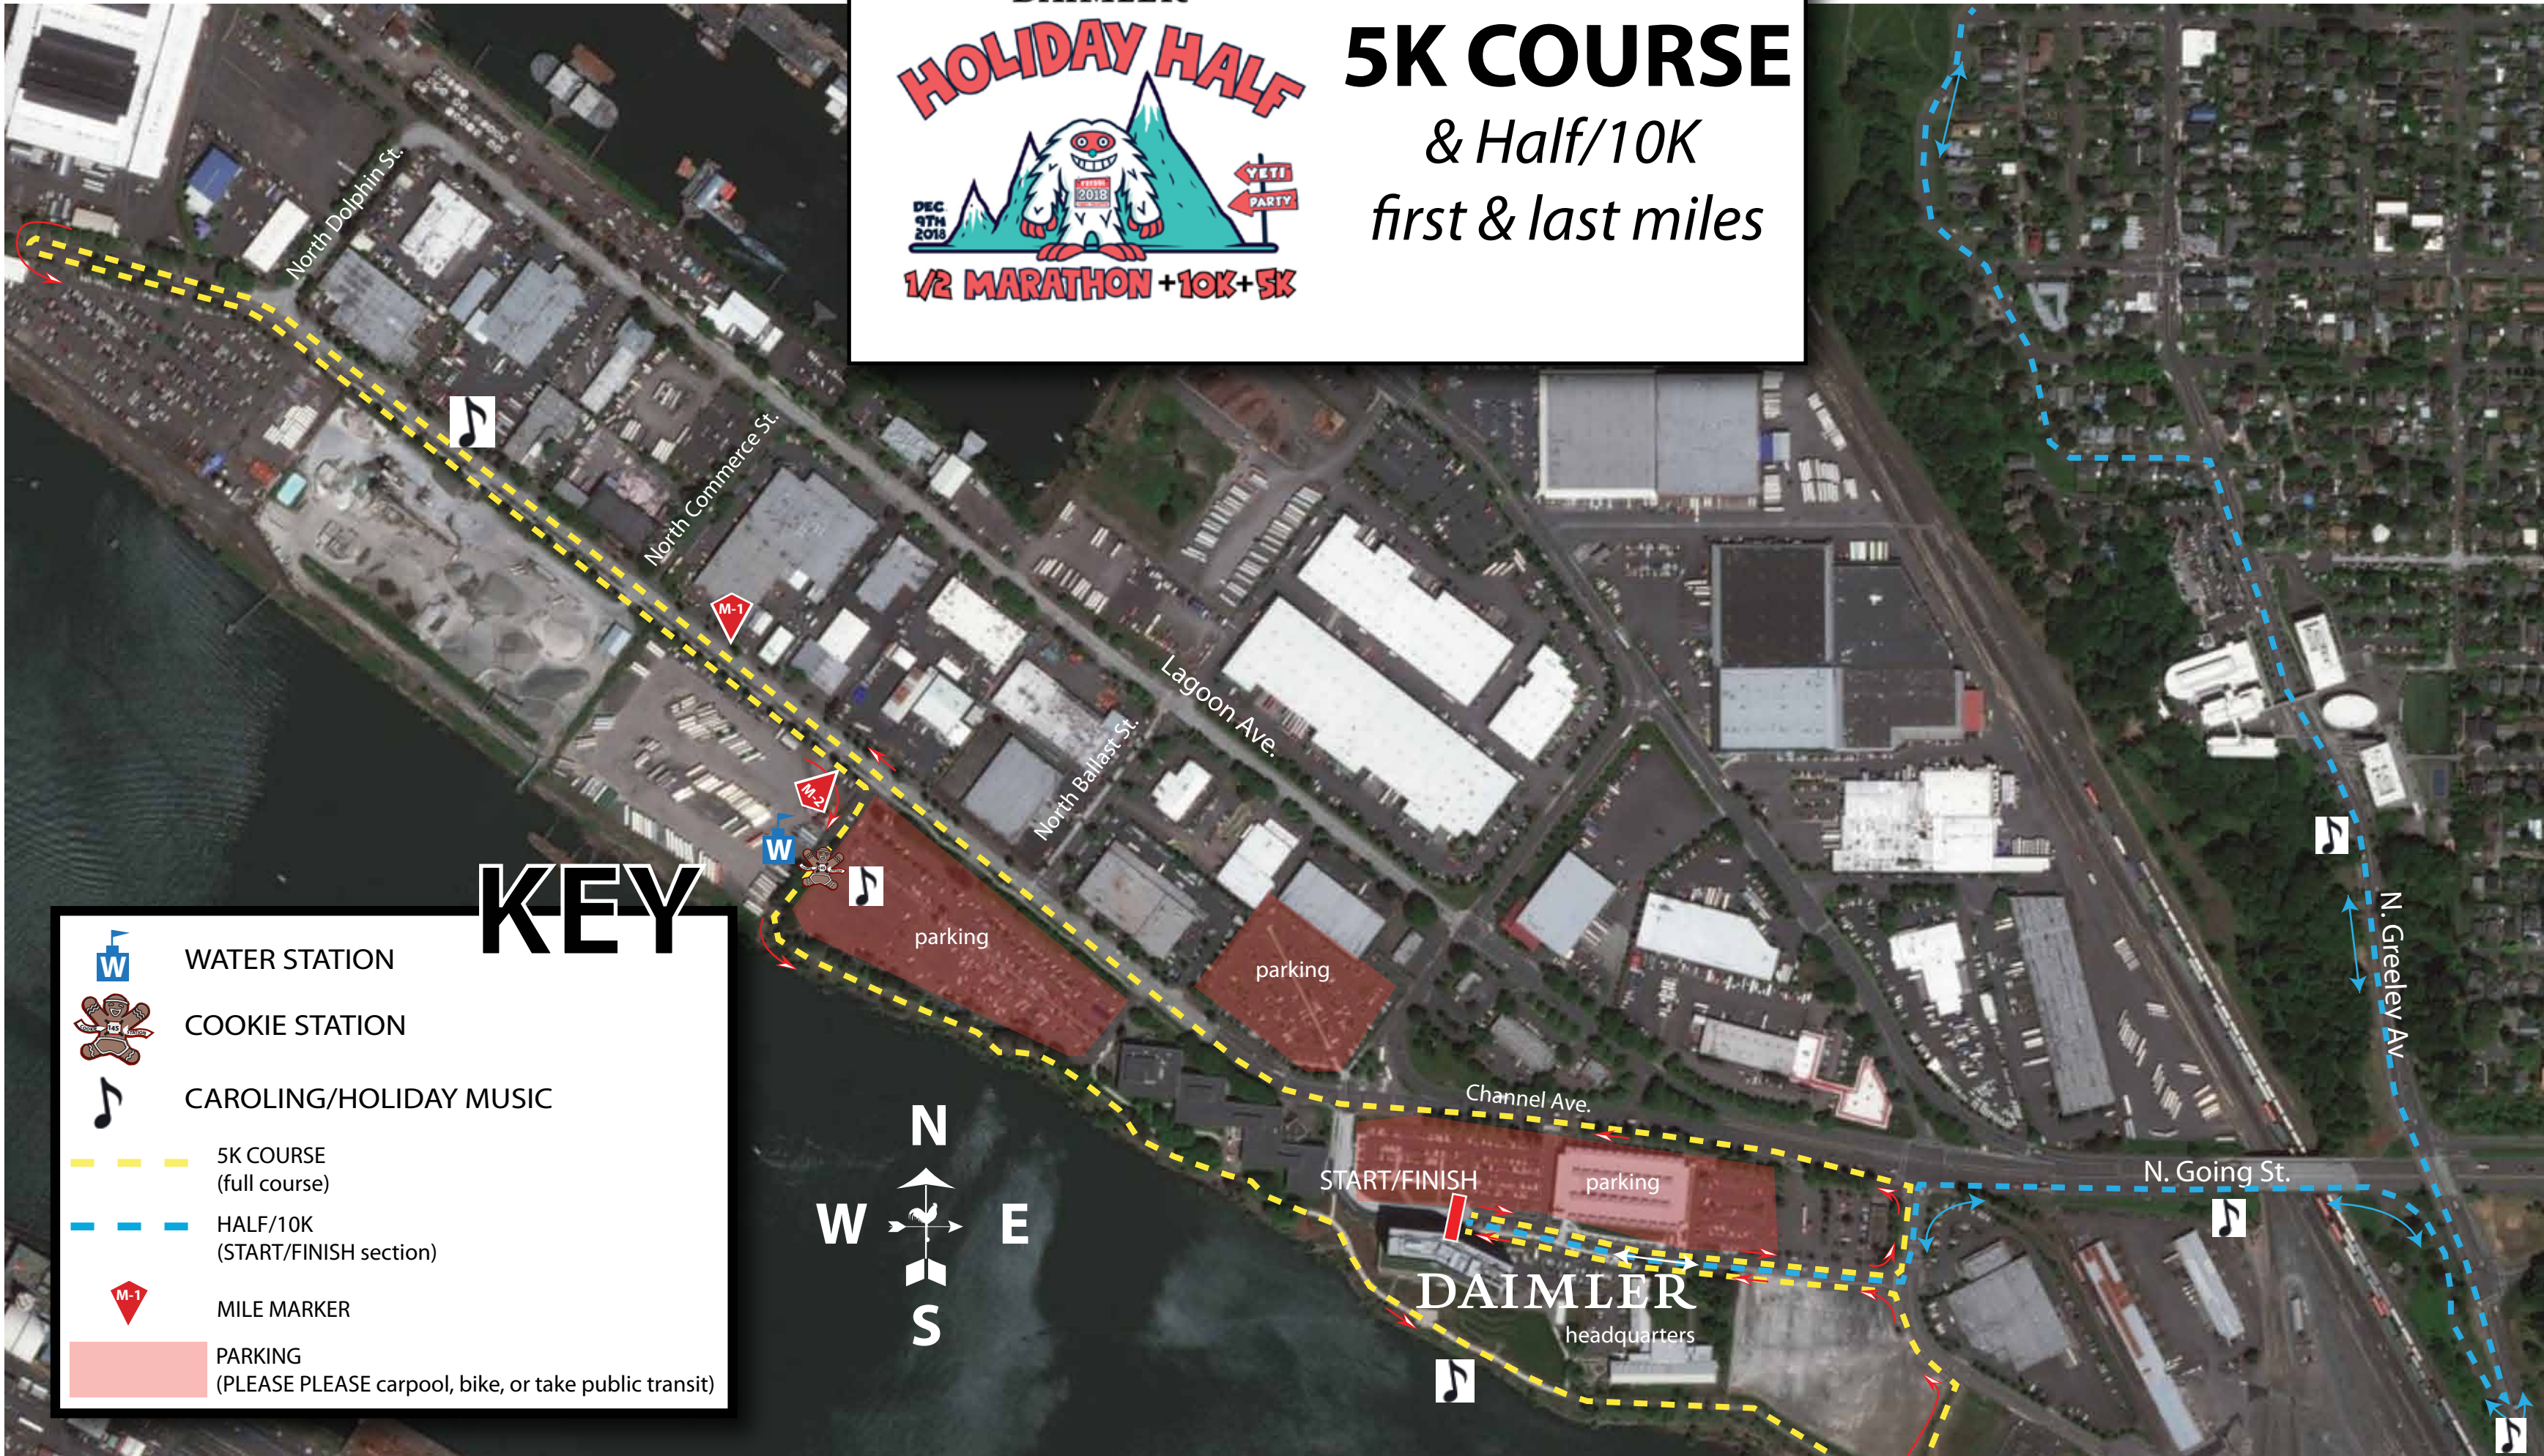

DAIMLER

HOLIDAY HALF

DEC 9TH 2018

1/2 MARATHON + 10K + 5K

5K COURSE

& Half/10K
first & last miles

KEY

-  WATER STATION
-  COOKIE STATION
-  CAROLING/HOLIDAY MUSIC
-  5K COURSE (full course)
-  HALF/10K (START/FINISH section)
-  MILE MARKER
-  PARKING (PLEASE PLEASE carpool, bike, or take public transit)